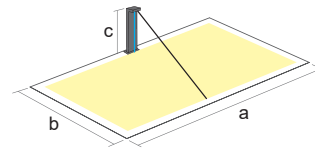

No glare to pedestrian view sight with low and shield light aperture.

AMECO

Astra Pola

C=0.6m , a=3.6m, b=1.8m

Technical specifications

Power	11 W
CCT	3000K
CRI	> 80
Efficacy	550 lm
Optics	120° / 105°
Weight	6 kg
Operating temp.	-20 ~+40°C
Lamp power factor	> 0.8
Instant light	< 1s instant full light
Material	Stainless
Control	on/off
Protection	IP65, IK10
Life time	5 years