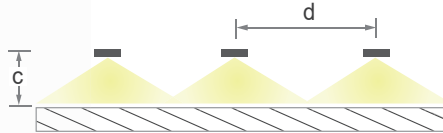

Lamp location recommendation

Distance from luminaire to the object
 $a=6, b=3, c=1$

Distance from luminaire to luminaire
 $d \leq 6c$