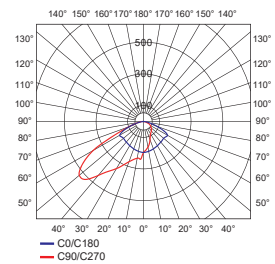

Dimensions in mm