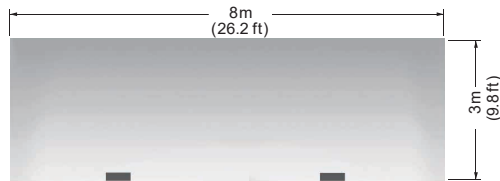

INDOOR SIGNBOARD

01

Display board

Menu board

Artwork walls

OUTDOOR LANDSCAPE

05

POLA Bollard

Garden

Front porch

Park pathway

Lake side

07

CIELO Balcony

Patio ceiling

Balcony lighting

09

Outdoor billboard

Bridge pier

River dock

Wall

Image wall

Patented optical technology

A leading edge optical design creates the Astra LED projection light.

Superb uniform wallwashing

Sophisticated asymmetric optical design, increases luminous efficiency and achieves ultra-uniform light distribution.

Easy installation

The Astra Series provides uniform wallwashing without additional tilting or further adjustment.

Optical characteristics

Asymmetric lens design for excellent uniformity

Astra wide-angle light

Shorter installation distance and more uniformity.