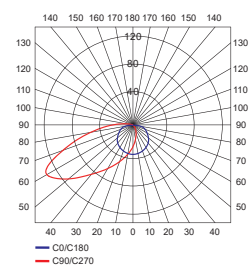

Ceiling Mounted Light