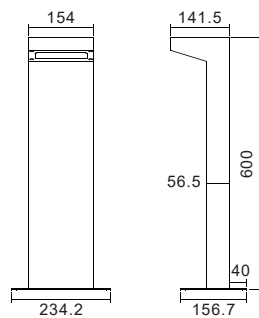

Dimensions & light patterns