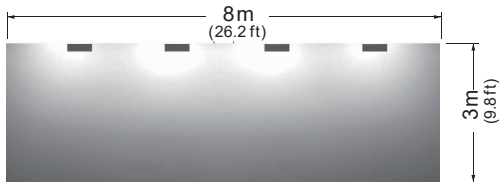

Regular projector light 120W x 4pcs