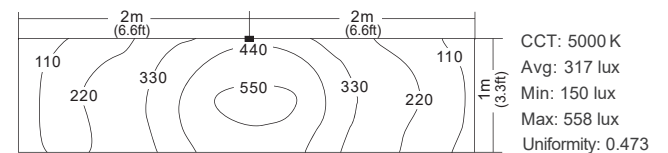

Astra projector light 40W x 1pcs