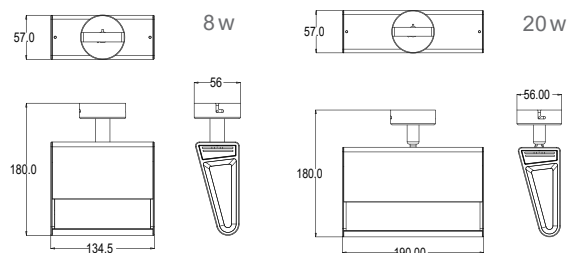

Ceiling Mounted Light

Technical specifications

Power consumption	8W	20W
Color temperature	3000K/4000K/5000K	3000K/4000K/5000K
CRI	90	90
Luminous flux (typ.)	340/385/385	1020/1150/1150
Beam angle	95°*135° (Flood light)	95°*135° (Flood light)
Weight (g)	650	920
Operating temperature	-20 ~ +40°C	-20 ~ +40°C
Lamp power factor	> 0.5	> 0.9
Housing material	Aluminun	Aluminun
Finish color	White / Black	White / Black
Cover	glass	glass
Control	on/off	on/off

Dimensions & light patterns

Track Light

Ceiling Mounted Light

2 pieces are used when environment lux is below

Lighting effect & simulation

Menu board W4m x H1m

Install 50cm to the menu board

Regular LED MR16 10W x 4pcs