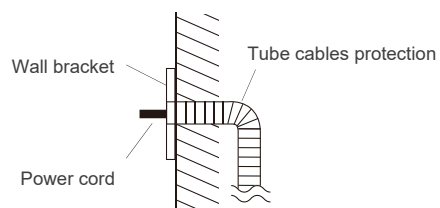

Installation