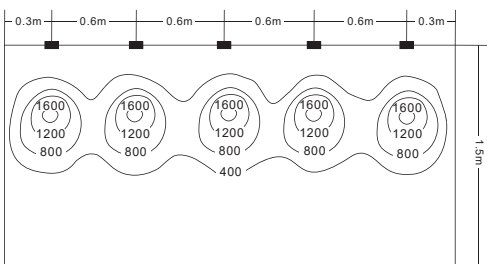

Regular 12W x 5pcs

CCT: 4000 K
Avg: 367 lux
Min: 34 lux
Max: 1654 lux
Uniformity: 0.103