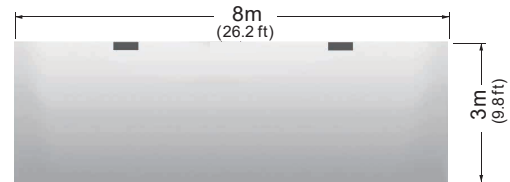

Astra projector light 145W x 2pcs