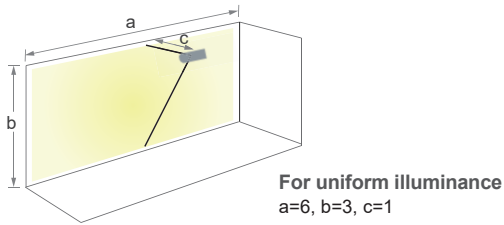

2 pieces are used when environment lux is below

Lighting effect & simulation

Menu board W4m x H1m

Install 50cm to the menu board