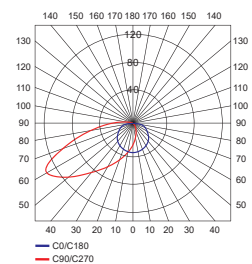

Dimensions & light patterns

Track Light