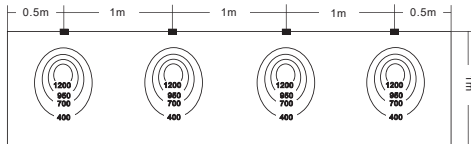

Ceiling Mounted Light

Technical specifications

Power consumption	8W	20W
Color temperature	3000K/4000K/5000K	3000K/4000K/5000K
CRI	90	90
Luminous flux (typ.)	340/385/385	1020/1150/1150
Beam angle	95°*135° (Flood light)	95°*135° (Flood light)
Weight (g)	650	920
Operating temperature	-20 ~ +40°C	-20 ~ +40°C
Lamp power factor	> 0.5	> 0.9
Housing material	Aluminun	Aluminun
Finish color	White / Black	White / Black
Cover	glass	glass
Control	on/off	on/off

Dimensions & light patterns

Track Light

Ceiling Mounted Light

2 pieces are used when environment lux is below

Lighting effect & simulation

Menu board W4m x H1m

Install 50cm to the menu board

Regular LED MR16 10W x 4pcs