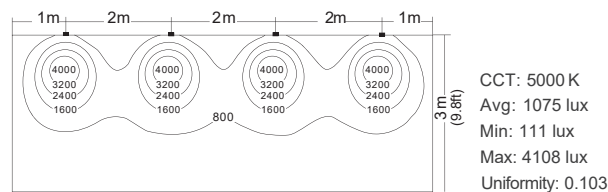

Regular projector light 120W x 4pcs