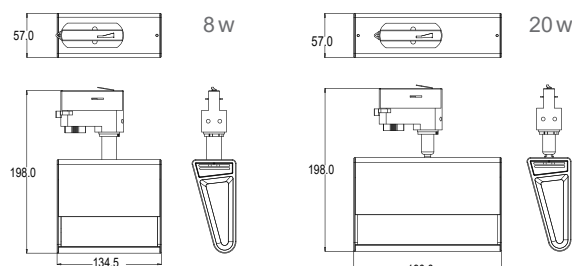

Ceiling Mounted Light

Technical specifications

Power consumption	8W	20W
Color temperature	3000K/4000K/5000K	3000K/4000K/5000K
CRI	90	90
Luminous flux (typ.)	340/385/385	1020/1150/1150
Beam angle	95°*135° (Flood light)	95°*135° (Flood light)
Weight (g)	650	920
Operating temperature	-20 ~ +40°C	-20 ~ +40°C
Lamp power factor	> 0.5	> 0.9
Housing material	Aluminun	Aluminun
Finish color	White / Black	White / Black
Cover	glass	glass
Control	on/off	on/off

Dimensions & light patterns

Track Light

Ceiling Mounted Light

2 pieces are used when environment lux is below

Lighting effect & simulation

Menu board W4m x H1m

Install 50cm to the menu board

Regular LED MR16 10W x 4pcs