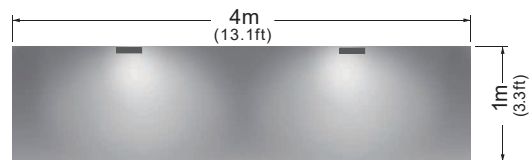

Regular projector light 30W x 2pcs