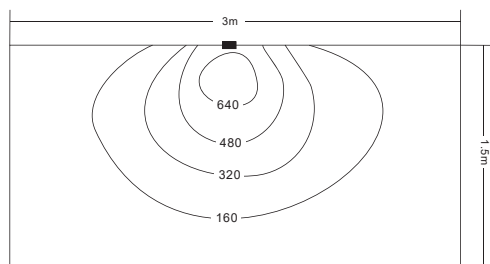

Astra track light 20W x 1pc

CCT: 4000 K
Avg: 210 lux
Min: 352 lux
Max: 772 lux
Uniformity: 0.261