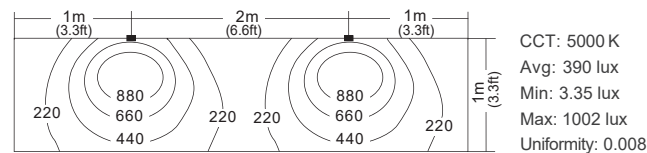

Regular projector light 30W x 2pcs