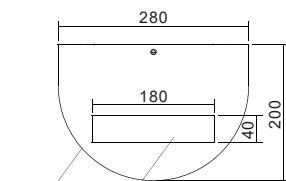

Dimensions & light patterns

R40- Acrylic