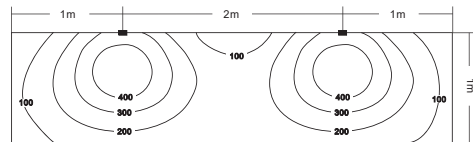

Astra track light 8W * 2pcs

CCT: 3000 K
Avg: 227 lux
Min: 88 lux
Max: 495 lux
Uniformity: 0.3

Wall washing W3m x H 1.5m

Install 0.7m to the wall