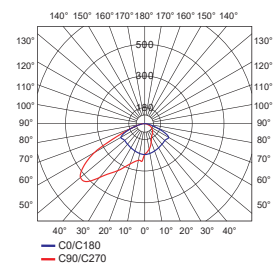

Dimensions in mm