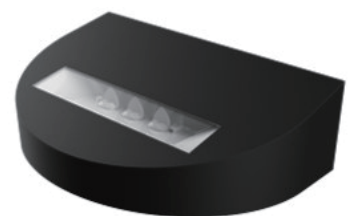

POLA bollard adopts patented Astra optics technique to cast an wide coverage and everlasting light fixture for outdoor walkway.

The unique forward throw asymmetric light distribution enables deeper and wider illumination on the ground, reducing the number of fixture required and build up a light pathway.

Dimensions & light patterns

Dimensions in mm

Installation

Light width

Astra Cielo

LED Wall Light

Cielo up light adopts patented Astra optics technique to cast an wide coverage and everlasting light fixture. The unique forward throw asymmetric light distribution enables a wider illumination to ceiling for dark balcony.