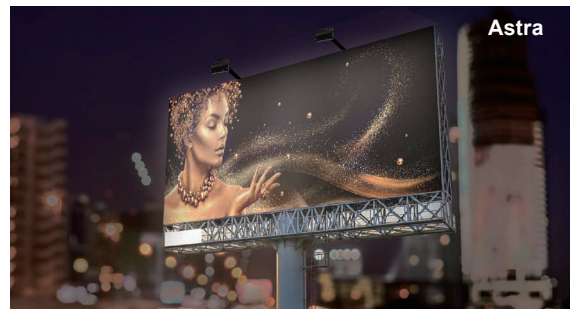

Dimensions and photometrics

Dimensions in mm

Low uniformity and obvious dark zones, and the central illuminance is high.

Ultra wide angle, illuminance is even.

Outdoor billboard board - Big W 8m x H 3m

Install 1m (3.3ft) to the billboard