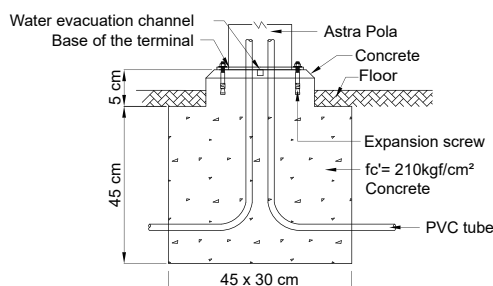

Installation