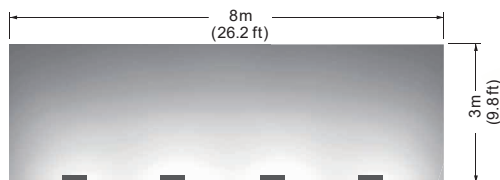

General spot light

For optimized uniformity effect, tilting the lamp reduces the light utilization rate.