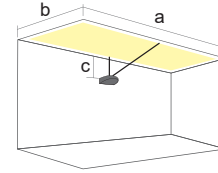

Astra Cielo