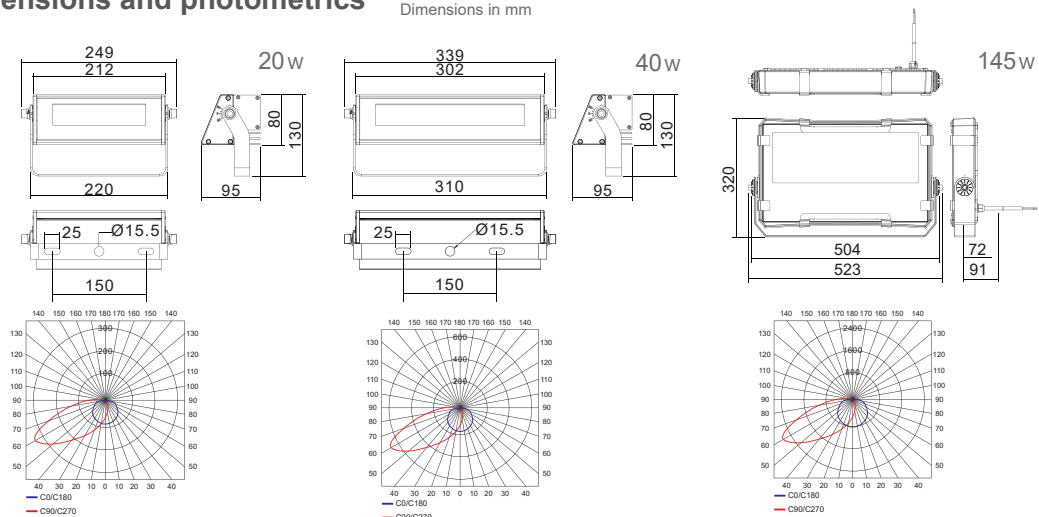

AMECO

Astra Cielo

C=0.6m , a=3.6m, b=1.8m

Technical specifications

Power	20 W
CCT	3000K
CRI	> 80
Efficacy	1000 lm
Optics	120° / 105°
Weight	3 kg
Operating temp.	-20 ~+40°C
Lamp power factor	> 0.5
Instant light	< 1s instant full light
Material	Stainless
Control	on/off
Protection	IP65, IK10
Life time	5 years

	20W	40W	145W
Color temp. Nominal light flux	3000K : 1080 lm	3000K : 2180 lm	3000K : 9200 lm
	4000K : 1200 lm	4000K : 2400 lm	4000K : 9200 lm
	5000K : 1200 lm	5000K : 2400 lm	5000K : 10000 lm
CRI	>80	>80	>80
Weight	1.9kg/4.19lbs	2.4kg/5.29lbs	11.5kg/25.35lbs
Light angle	120°/105°	120°/105°	120°/105°
DC watt.	18W	40W	130W
Consumption	21W	45W	145W
Input voltage	100 ~ 240V, 50/60Hz	120 ~ 240V, 50/60Hz	120 ~ 277V, 50/60Hz
Power factor	>90%	>90%	>95%
THD	<20%	<20%	<20%
Housing material	Housing: Aluminim	Housing: Aluminim	Housing: Aluminim
Cover	PC, Tempered glass	PC, Tempered glass	PC, Tempered glass
LED	CREE	CREE	CREE
Surface treatment	Anti-UV powder painting, color available with RAL# (optional)		
Color	Black	Black	Black
Protection grade	IP66	IP66	IP66
Working temp.	-40 ~ +45°C	-40 ~ +45°C	-40 ~ +45°C
Surge protection	1Kv	1Kv	IEC 61643 5kA

Dimensions and photometrics

Dimensions in mm

Low uniformity and obvious dark zones, and the central illuminance is high.

Ultra wide angle, illuminance is even.

Outdoor billboard board - Big W 8m x H 3m

Install 1m (3.3ft) to the billboard