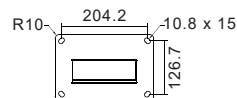

Dimensions & light patterns

Dimensions in mm