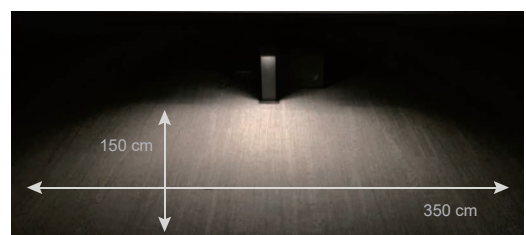

Light width