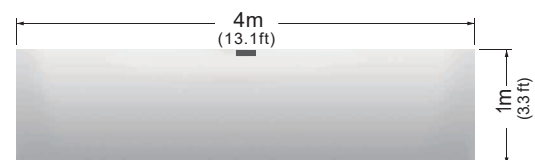

Astra projector light 40W x 1pcs