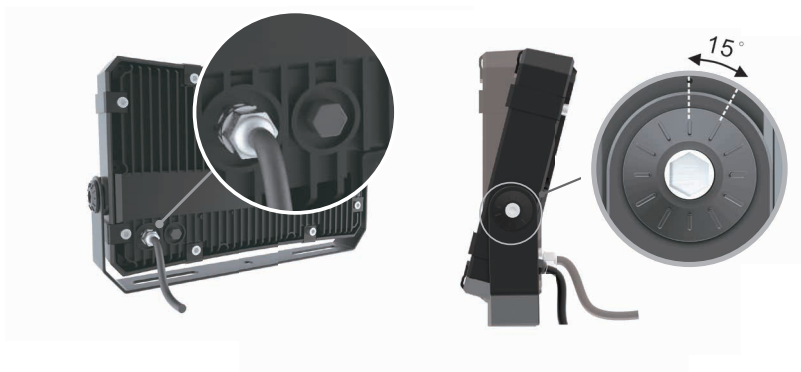

Luminaire mechanical design

- Protection grade IP66
- Impact protection grade IK08
- EC 61643 5kA Surge protection
- Waterproof exhaust valve

Exhaust valve pushes out the humidity brought by the heat from lamp ignition. It prevents the dust from entering, which enhances reliability.