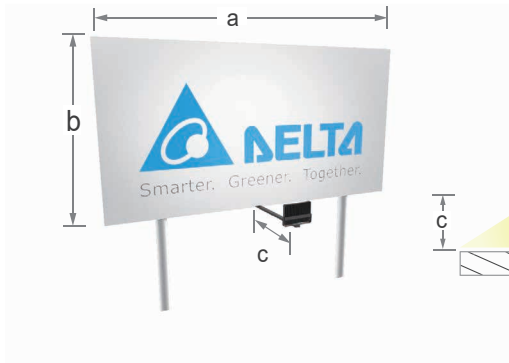

Dimensions and photometrics

Dimensions in mm

Low uniformity and obvious dark zones, and the central illuminance is high.

Ultra wide angle, illuminance is even.

Outdoor billboard board - Big W 8m x H 3m

Install 1m (3.3ft) to the billboard

Regular projector light 120W x 4pcs

Astra projector light 145W x 2pcs

Outdoor billboard/signage board - Small W 4m x H 1m

Install 1m (3.3ft) to the billboard

Regular projector light 30W x 2pcs

Astra projector light 40W x 1pcs

Lamp location recommendation

Distance from luminaire to the object
 $a=6, b=3, c=1$

Distance from luminaire to luminaire
 $d \leq 6c$

Installation options

Luminaire installed in parallel to signboard obtains the optimized uniformity

Luminaire tilts angle 0-15° for different light distribution on signboard

NOTE: The illumination area is kept from dust accumulation because of the vertical installation, which supports lower maintenance.