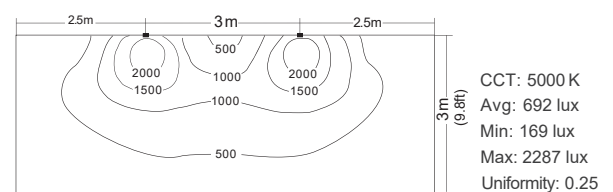

Astra projector light 145W x 2pcs